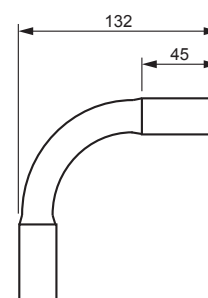

КАРТА ИЗДЕЛИЯ

17.1.2017

JMKL25

Имя: **Угловая муфта**
Угловая муфта, 25 мм

Тип: JMKL25

EAN: 6410011110256

Описание: The conduit bend comes with locking glue and is used when the conduit is difficult to bend. The bend is 90°, 750N

Упаковка: 10/100

Единица: ШТ

Техническая спецификация

Код 25 SYSTEM IDEAL3441

ETIM

ETIM 5.0 EC000936 (EC000936)

ETIM 6.0 EC000936 (EC000936)

ETIM 6

Material Plastic

Material quality PVC

Surface protection Untreated

Quality of surface coating Uncoated

Halogen free

For nominal tube diameter 25 mm

Diameter 003907 mm

Two piece

With inspection opening and cover